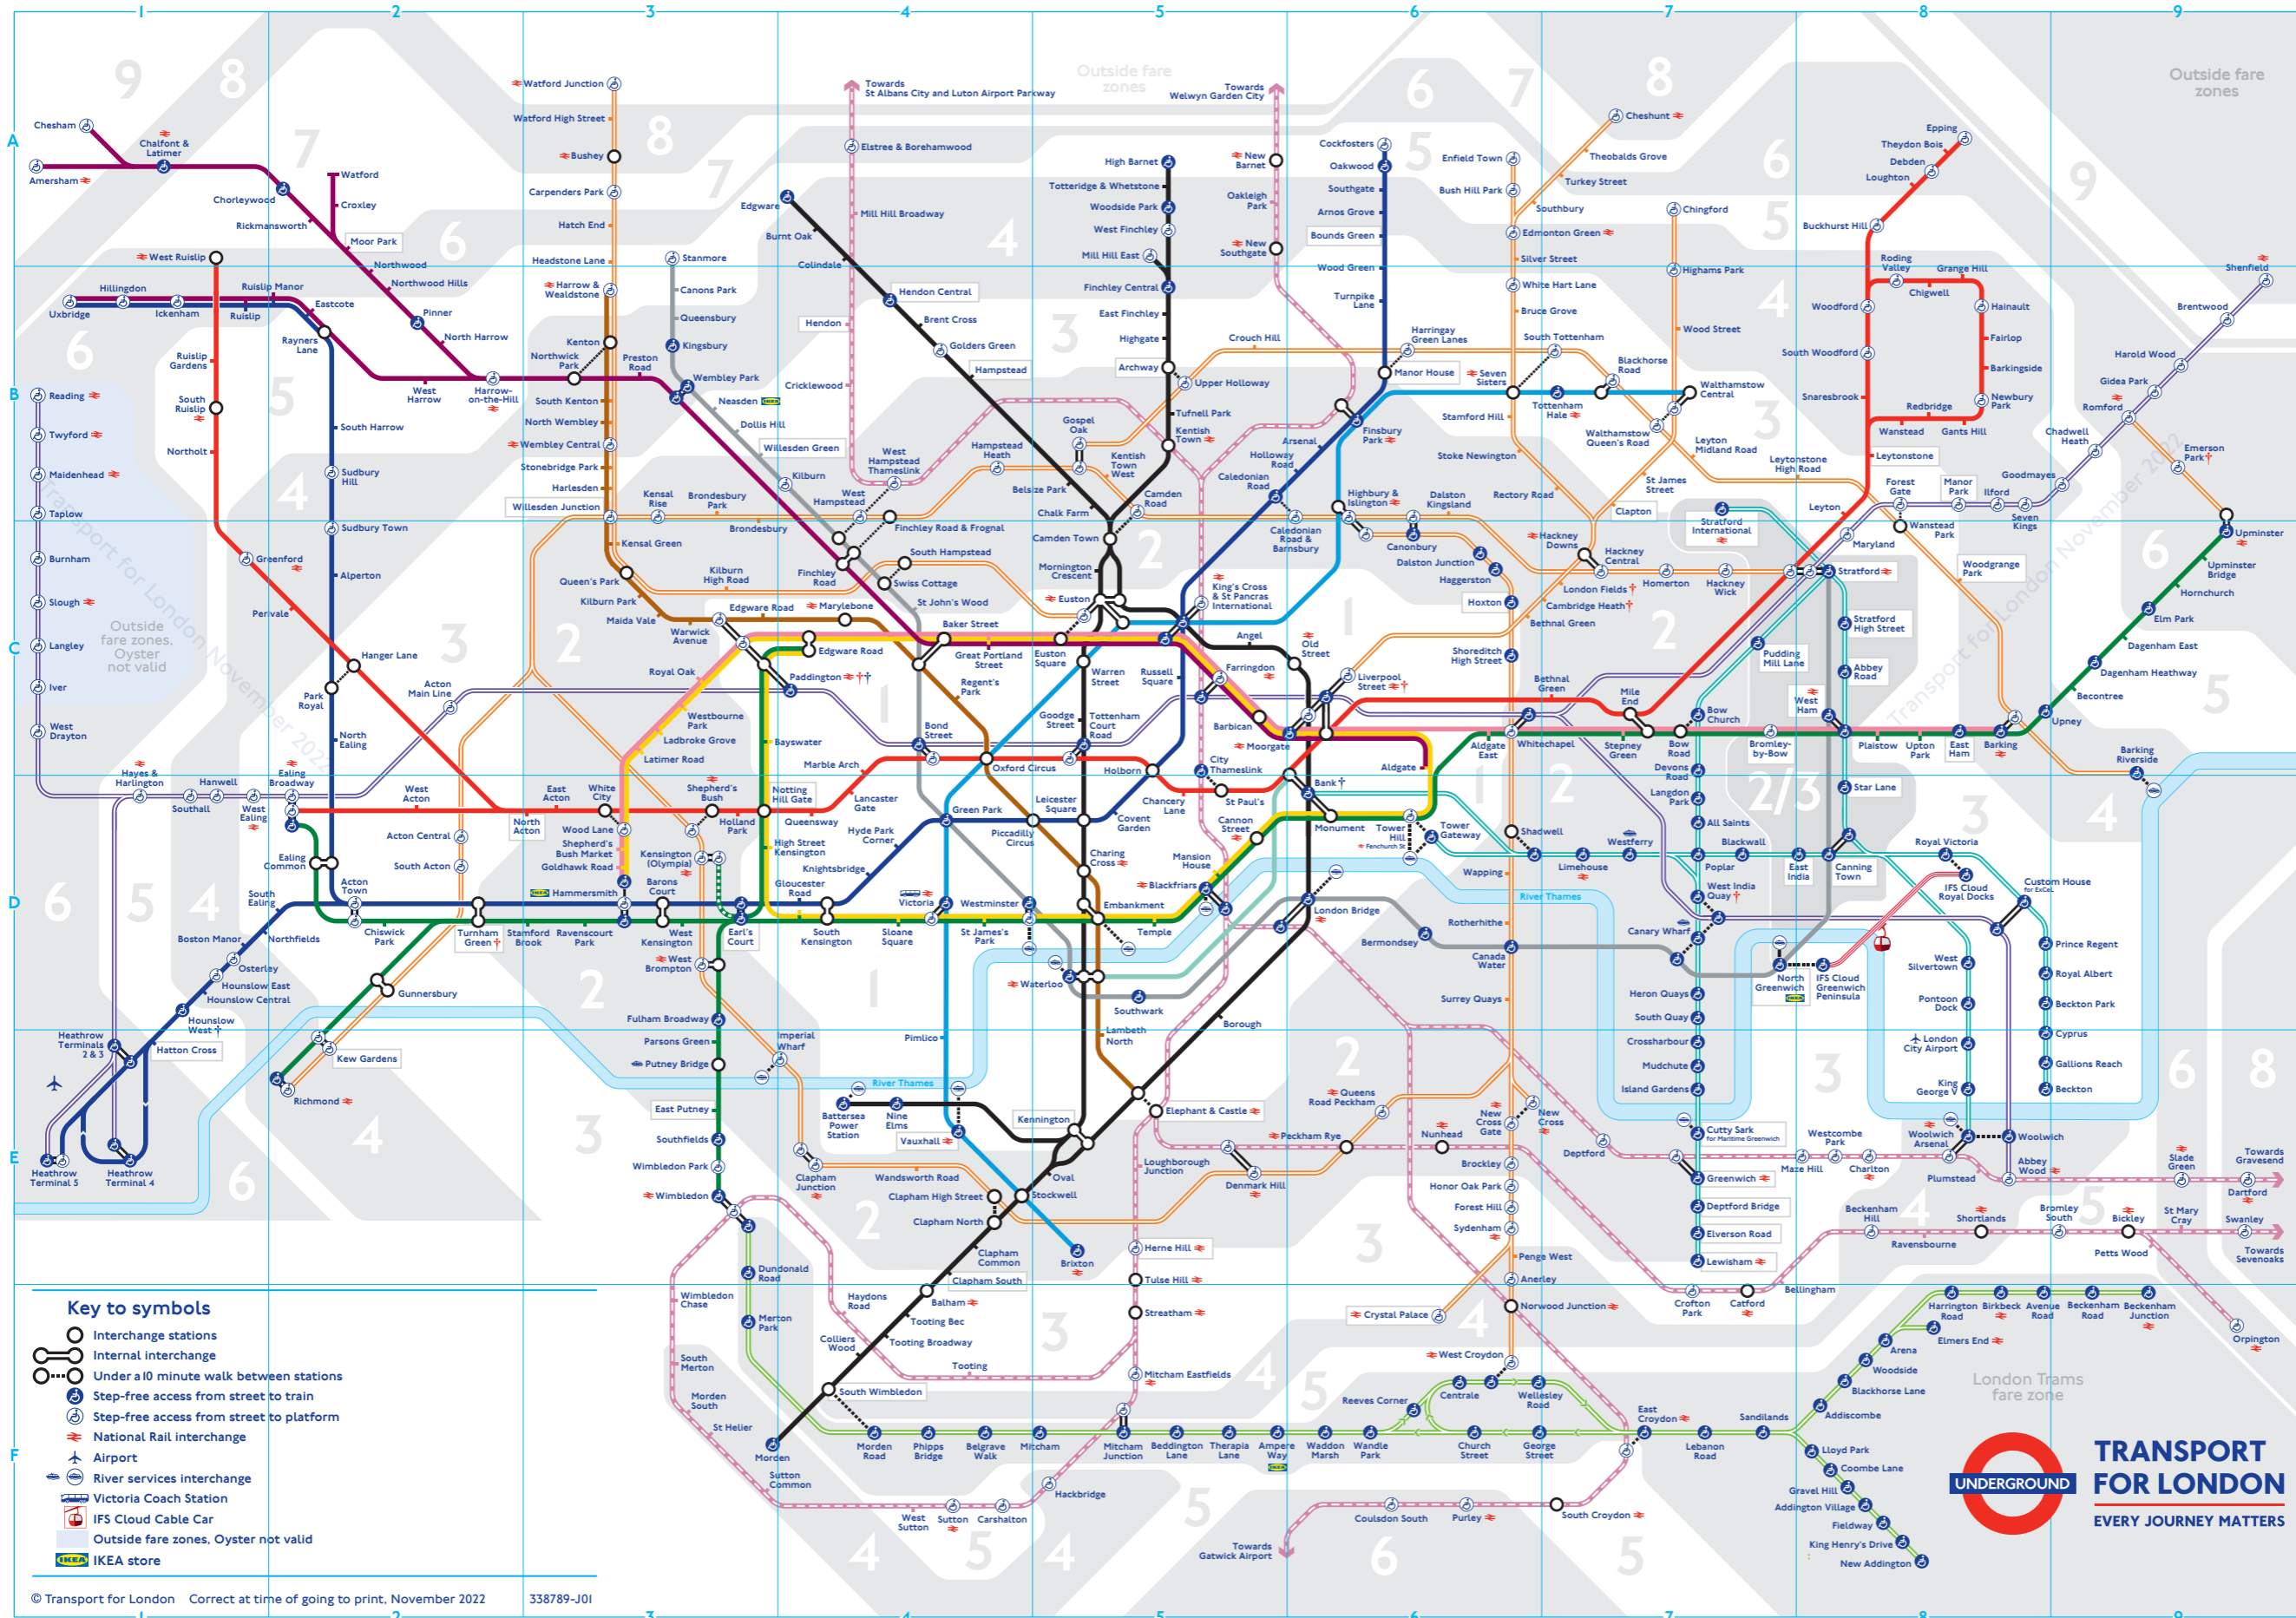

1. **Check before you travel**
2. † Bank
     Northern line step-free access street to train from end of December 2022.
   - † Hounslow West
     Step-free access for manual wheelchairs only.
   - † Paddington
     Bakerloo line step-free access via Elizabeth line station entrance.
   - † Services or access at these stations are subject to variation. To check before you travel, visit tfl.gov.uk/plan-a-journey

1. **Key to symbols**
2. Interchange stations
   - Internal interchange
   - Under a 10 minute walk between stations
   - Step-free access from street to train
   - Step-free access from street to platform
   - National Rail interchange
   - ✈ Airport
   - River services interchange
   - Victoria Coach Station
   - IFS Cloud Cable Car
   - Outside fare zones, Oyster not valid
   - 🛒 IKEA store

1. **Key to lines**
2. Bakerloo
   - Central
   - Circle
   - District
   - Hammersmith & City
   - Jubilee
   - Metropolitan
   - Northern
   - Piccadilly
   - Victoria
   - Waterloo & City
   - DLR
   - Elizabeth Line
   - London Overground
   - London Trams
   - IFS Cloud Cable Car
     Special fares apply
   - Thameslink - Not operated by TfL. If you need assistance, please speak to staff at your origin station so this can be arranged at the destination station or check assisted travel at www.thameslinkrailway.co.uk
   - District
     Open weekends and on some public holidays

© Transport for London Correct at time of going to print, November 2022 338789-101

Online maps are strictly for personal use only. To license the Tube map for commercial use please visit tfl.gov.uk/maplicensing

Make a wonderful home, whatever your zone.

With stores and pick-up points throughout London, there's an IKEA within everyone's reach.

Search 'IKEA London'

THE WONDERFUL EVERYDAY